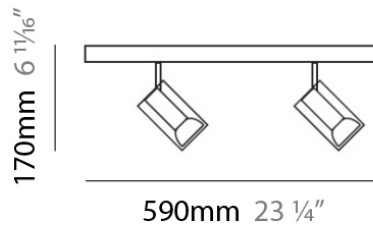

TU-B SURFACE

D82014

GENERAL

Series: Tu-B
Brand: Panzeri
Division: Design
Mounting Type: Surface
Mounting Location: Ceiling
Subcategory: Downlight

PHYSICAL

Shape: Abstract
Length (mm): 590
Length (in): 23 1/4
Height (mm): 170
Height (in): 6 3/4
Light Distribution: Adjustable / Direct
Weight (kg): 1.8
Weight (lbs): 4
Diffuser: Clear Pyrex Glass
Fixture Material: Metal

ELECTRICAL

Number of Lamps: 2
Lamp Type: LED Retrofit / Halogen
Lamp Shape: MR16
Bulb Included: Bulb Not Included
Total Output Wattage (W): 12 / 100
Max. Wattage Per Lamp (W): 6 / 50
Lamp Base: GU10
Input Voltage (V): 120

LED

OPTICAL

RATINGS AND CERTIFICATIONS

Certified By: CSA Certified to UL and CSA Standards
IP rating: IP20