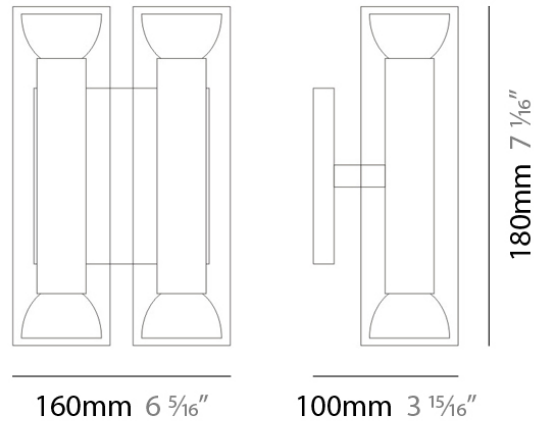

PROJECT	
TYPE	
NOTES	
QUANTITY	
DATE	

TU-B SURFACE

D83032

GENERAL

Series: Tu-B
Brand: Panzeri
Division: Design
Mounting Type: Surface
Mounting Location: Wall
Subcategory: Ambient

PHYSICAL

Shape: Cylinder
Length (mm): 160
Length (in): 6 1/4
Height (mm): 180
Height (in): 7
Extension (mm): 100
Extension (in): 4
Light Distribution: Direct / Indirect
Weight (kg): 1.63
Weight (lbs): 3.6
Diffuser: Clear Pyrex Glass
Fixture Finish: Metallic Gray
Fixture Material: Metal

ELECTRICAL

Number of Lamps: 4
Lamp Type: LED Retrofit / Halogen
Lamp Shape: MR16
Bulb Included: Bulb Not Included
Total Output Wattage (W): 24 / 200
Max. Wattage Per Lamp (W): 6 / 50
Lamp Base: GU10
Input Voltage (V): 120

LED

OPTICAL

RATINGS AND CERTIFICATIONS

Certified By: CSA Certified to UL and CSA Standards
IP rating: IP20