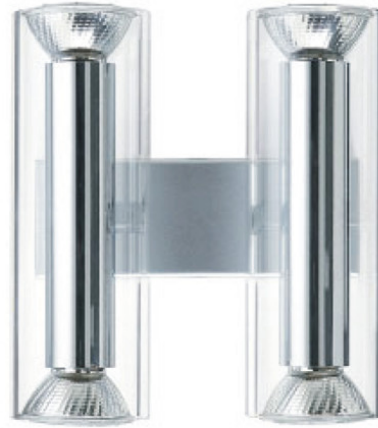

PROJECT	
TYPE	
NOTES	
QUANTITY	
DATE	

TU-B SURFACE

D83032

GENERAL

Series: Tu-B
Brand: Panzeri
Division: Design
Mounting Type: Surface
Mounting Location: Wall
Subcategory: Ambient

PHYSICAL

Shape: Cylinder
Length (mm): 160
Length (in): 6 1/4
Height (mm): 180
Height (in): 7
Extension (mm): 100
Extension (in): 4
Light Distribution: Direct / Indirect
Weight (kg): 1.63
Weight (lbs): 3.6
Diffuser: Clear Pyrex Glass
Fixture Finish: Metallic Gray
Fixture Material: Metal

ELECTRICAL

Number of Lamps: 4
Lamp Type: LED Retrofit / Halogen
Lamp Shape: MR16
Bulb Included: Bulb Not Included
Total Output Wattage (W): 24 / 200
Max. Wattage Per Lamp (W): 6 / 50
Lamp Base: GU10
Input Voltage (V): 120

LED

OPTICAL

RATINGS AND CERTIFICATIONS

Certified By: CSA Certified to UL and CSA Standards
IP rating: IP20